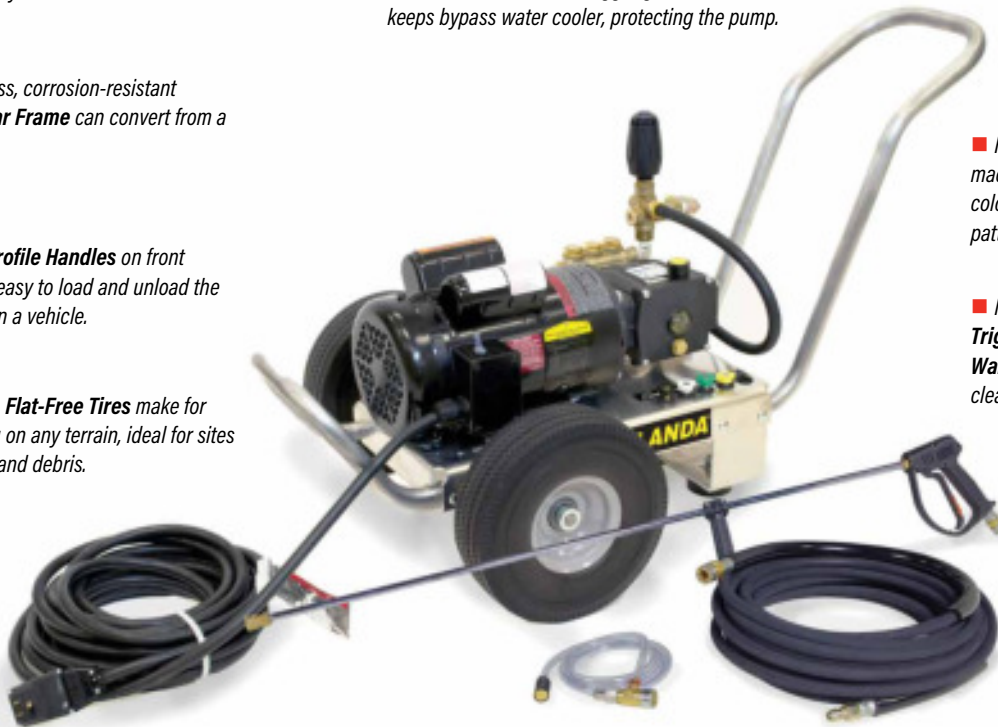

■ Durable weldless, corrosion-resistant aluminum **Modular Frame** can convert from a cart to a skid.

■ 1¼-inch **Low Profile Handles** on front and back make it easy to load and unload the pressure washer in a vehicle.

■ Puncture proof, **Flat-Free Tires** make for easy maneuvering on any terrain, ideal for sites riddled with nails and debris.

■ Top quality **VRT3 Unloader with Bypass Loop** diverts water flow when trigger gun is shut off and keeps bypass water cooler, protecting the pump.

■ Four quick-couple **Nozzles** are made of hardened stainless steel and color-coded for easy selection of spray pattern: 15°, 25°, 40°, and detergent.

■ Insulated, fatigue-free, spring-loaded **Trigger Gun with Side-Grip Spray Wand** make for easy point-and-shoot cleaning action.

■ The **Small Foot Print** and simple design helps get the job done quickly, without hassle.

■ 50 ft. of steel-wire braid **High Pressure Hose with 24-inch Hose Guard** for burst protection and swivel **Crimp Fitting** for tangle-free handling of hose and trigger gun.